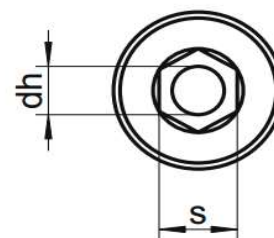

śruba nierdzewna łeb niski walec, gniazdo imbus

DIN: 6912.

UWAGI:

- A2
- A4

dk	7,0	8,5	10,0	13,0	16,0
k	2,8	3,5	4,0	5,0	6,5
s	3	4	5	6	8
t1	1,6	2,0	2,5	3,0	3,5
dh	12,0	2,5	3,0	4,0	5,0
b	14	16	18	22	26
●	3	4	5	6	8
L/∅	M4	M5	M6	M8	M10
6		●			
8	●	●			
10	●	●			
12	●	●			
14					
16	●	●	●	●	●
18	●				
20	●	●	●	●	●
22					
25			●	●	
30		●	●	●	
35				●	
40				●	●
45					
50				●	
55					
60				●	
65					
70					
75					
80			●	●	
85					
90				●	
100				●	