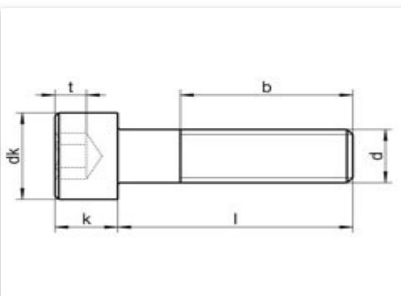

śruba nierdzewna łeb niski walec, gniazdo imbus

DIN: 6912.

UWAGI:

- A2
- A4

dk	7,0	8,5	10,0	13,0	16,0
k	2,8	3,5	4,0	5,0	6,5
s	3	4	5	6	8
t1	1,6	2,0	2,5	3,0	3,5
dh	12,0	2,5	3,0	4,0	5,0
b	14	16	18	22	26
●	3	4	5	6	8
L/∅	M4	M5	M6	M8	M10
6		●			
8	●	●			
10	●	●			
12	●	●			
14					
16	●	●	●	●	●
18	●				
20	●	●	●	●	●
22					
25			●	●	
30		●	●	●	
35				●	
40				●	●
45					
50				●	
55					
60				●	
65					
70					
75					
80			●	●	
85					
90				●	
100				●	