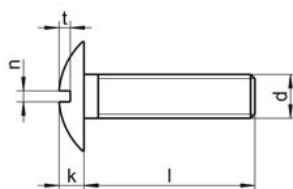

wkręt z łbem kulistym z nacięciem prostym
wkr grzybek

UWAGI:

- A2
- A4

dk	6,9	10.0	12.5	15.0	20.0
k	2.0	2.2	2.7	3.3	4.4
n	0.8	1.2	1.2	1.6	2.0
t	0.95	1.00	1.20	1.50	2.00
⊘	0.8x4.0	1.2x7.0	1.2x7.0	1.6x9.0	2.0x12.0
d/l	M3	M4	M5	M6	M8
5	●				
6	●				
8	●	●	●	●	●
10	●	●	●	●	●
12	●	●	●	●	●
14	●	●	●	●	●
16	●	●	●	●	●
18	●	●	●	●	●
20	●	●	●	●	●
22	●	●	●	●	●
25	●	●	●	●	●
30	●	●	●	●	●
35	●	●	●	●	●
40	●	●	●	●	●
45	●	●	●	●	●
50	●	●	●	●	●
55		●	●	●	●
60		●	●	●	●
65		●	●	●	●
70		●	●	●	●
75			●	●	●
80			●	●	●
85			●	●	●
90			●	●	●
95			●	●	●
100			●	●	●
110			●	●	●
120			●	●	●