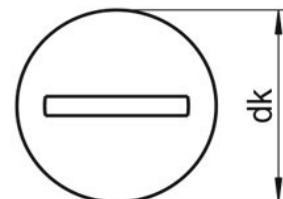

wkręt z łbem kulistym z nacięciem prostym
wkr grzybek

UWAGI:

- A2
- A4

dk	6,9	10.0	12.5	15.0	20.0
k	2.0	2.2	2.7	3.3	4.4
n	0.8	1.2	1.2	1.6	2.0
t	0.95	1.00	1.20	1.50	2.00
⊘	0.8x4.0	1.2x7.0	1.2x7.0	1.6x9.0	2.0x12.0
d/l	M3	M4	M5	M6	M8
5	●				
6	●				
8	●	●	●	●	●
10	●	●	●	●	●
12	●	●	●	●	●
14	●	●	●	●	●
16	●	●	●	●	●
18	●	●	●	●	●
20	●	●	●	●	●
22	●	●	●	●	●
25	●	●	●	●	●
30	●	●	●	●	●
35	●	●	●	●	●
40	●	●	●	●	●
45	●	●	●	●	●
50	●	●	●	●	●
55		●	●	●	●
60		●	●	●	●
65		●	●	●	●
70		●	●	●	●
75			●	●	●
80			●	●	●
85			●	●	●
90			●	●	●
95			●	●	●
100			●	●	●
110			●	●	●
120			●	●	●