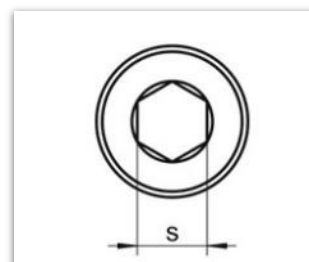

śruba nierdzewna łebek walcowy, gniazdo imbus, gwint całowy unc
DIN: 912unc, ISO 4762, PN 82302.

UWAGI:

- A2
- A4

d1	1/4"	5/16"	3/8"	1/2"
dk	9,5	11,9	14,3	19
s	3/16"	7/32"	5/16"	3/8"
D/L	1/4"	5/16"	3/8"	1/2"
5/8"	●			
3/4"	●	●	●	
1/2"	●			
1"	●	●	●	●
1 3/8"	●	●		●
1 1/4"	●	●	●	●
1 3/4"	●	●		●
1 1/2"	●	●	●	●
2"	●	●	●	
2 3/4"		●	●	
2 1/4"	●	●	●	
2 1/2"	●	●	●	
3"		●	●	